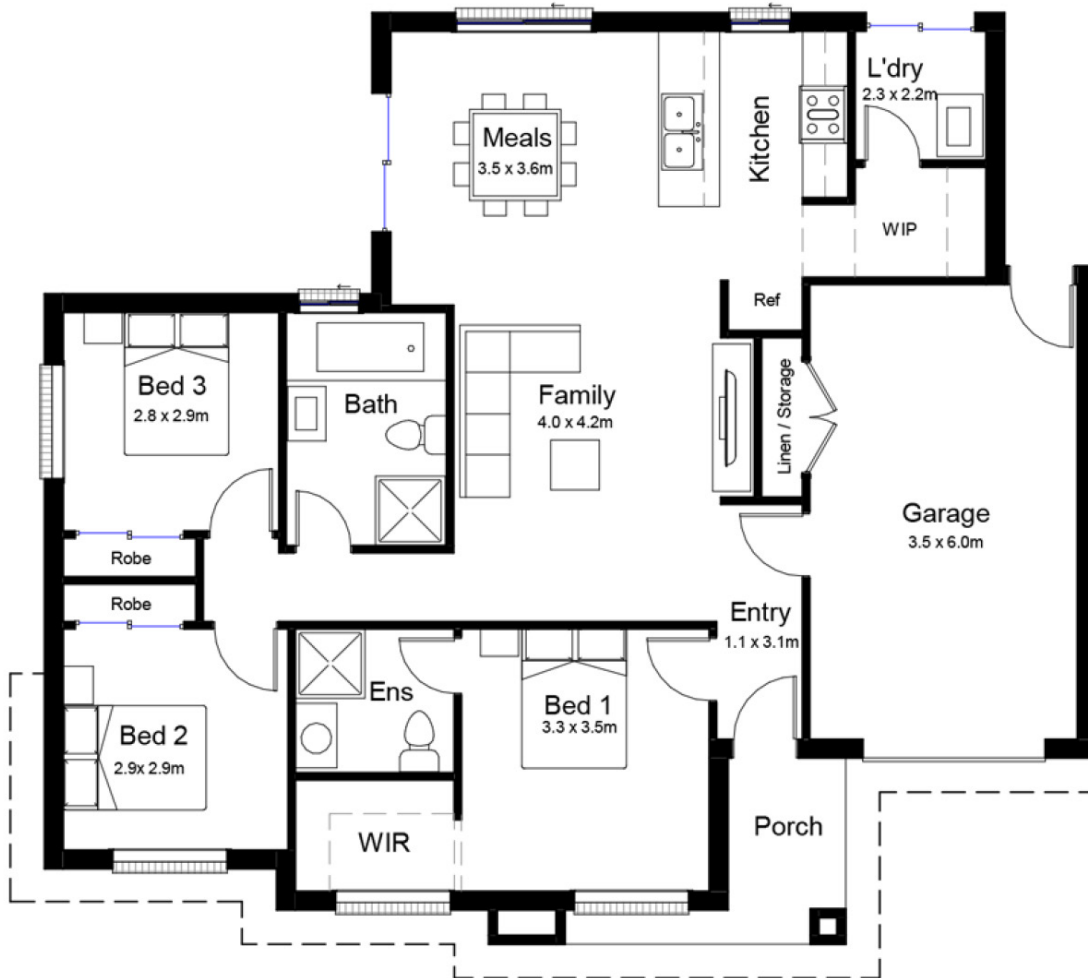

PARMA 15

16M DESIGNS

Spacious and light filled, the Parma delivers a perfect first or forever family home. With a clever layout, expansive kitchen and dining living area, this home definitely exceeds. There is also a generous master suite and ample storage throughout which makes the Parma an easy choice.

TOTAL AREAS

GROUND FLOOR	108.02m ²
GARAGE	23.6m ²
PORCH	5.20m ²

MINIMUM LOT WIDTH	16m
MINIMUM LOT DEPTH	16m
EXTERIOR LENGTH	11.80m
EXTERIOR WIDTH	13.80m

TOTAL 136.82sqm | 15.00sq