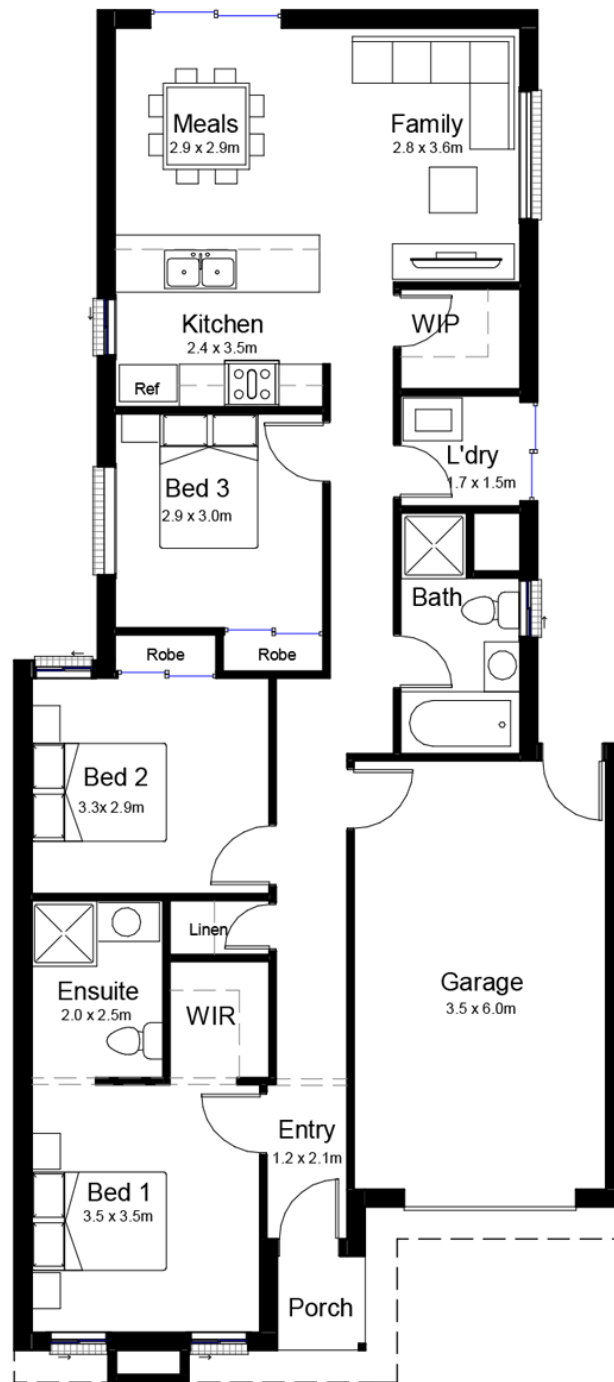

NAPLES 14

8.5M DESIGNS

Modest and unique, the Naples sits perfectly on an impressive eight and a half meter width block. This cleverly designed narrow footprint delivers an effortlessly functional three bedroom home with ample storage throughout, necessary for every growing family home.

The Naples 14 fits on a 8.5 meter width block. Please contact our team to learn more about the Naples range.

TOTAL AREAS

GROUND FLOOR	86.97m ²
GARAGE	23.6m ²
PORCH	1.58m ²

MINIMUM LOT WIDTH	8.5m
MINIMUM LOT DEPTH	25m
EXTERIOR LENGTH	18.70m
EXTERIOR WIDTH	8.5m

TOTAL 128.96sqm | 13.88sq