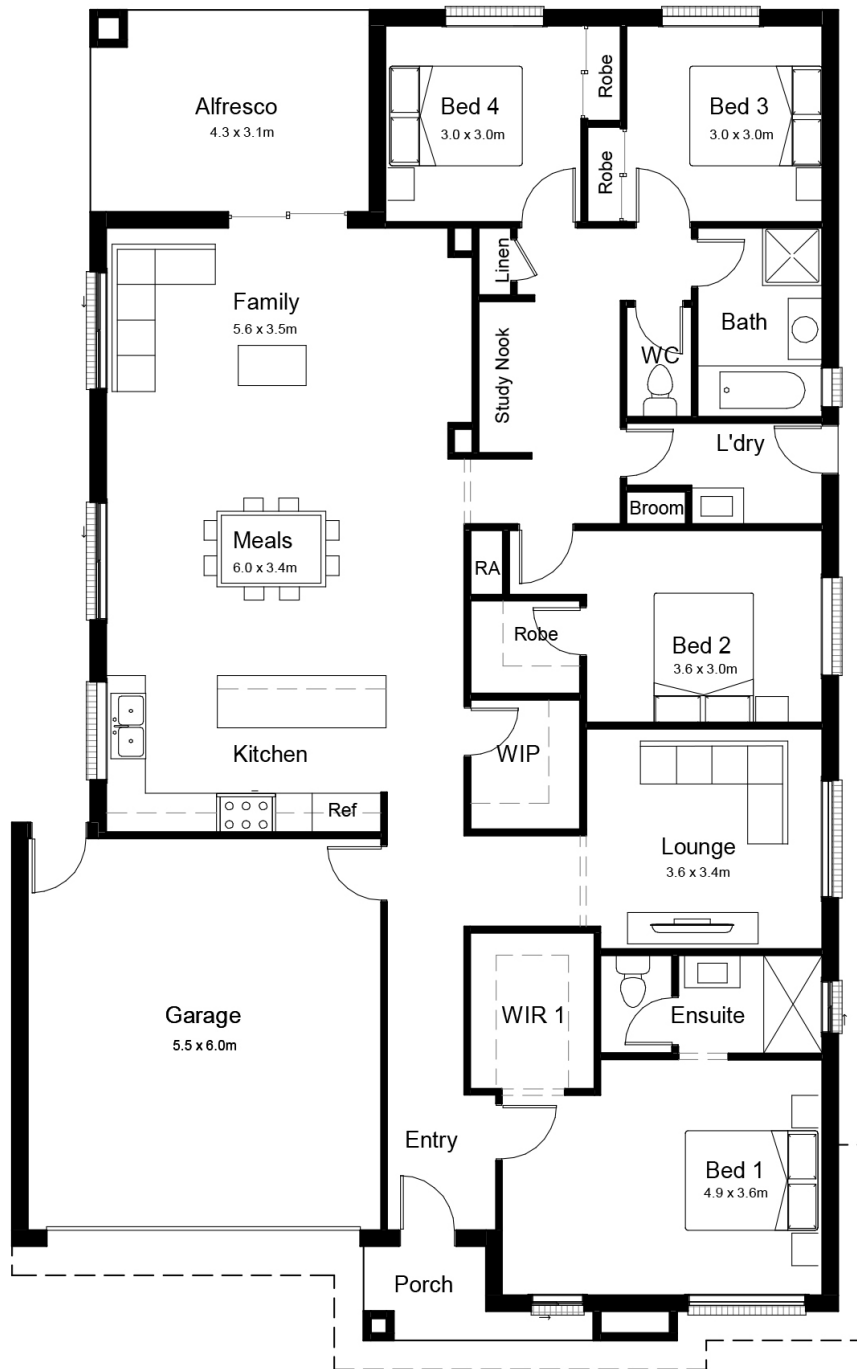

PALERMO 25

14M DESIGNS

Effortlessly delivering multiple living spaces and separated sleep wing, this relaxing and inviting design is the ideal entertainer. The Kitchen dining/family flowing out to the undercover alfresco creates the ideal space for uniting family and friends while also providing the functionality a family home needs.

The Palermo 25 fits on a 14 meter width block. Please contact our team to learn more about the Palermo range.

TOTAL AREAS

GROUND FLOOR	181.98m ²	MINIMUM LOT WIDTH	14.m
GARAGE	36.5m ²	MINIMUM LOT DEPTH	28m
PORCH	3.45m ²	EXTERIOR LENGTH	19.92m
ALFRESCO	10.32m ²	EXTERIOR WIDTH	12.64m
TOTAL	232.25sqm 25.00sq		