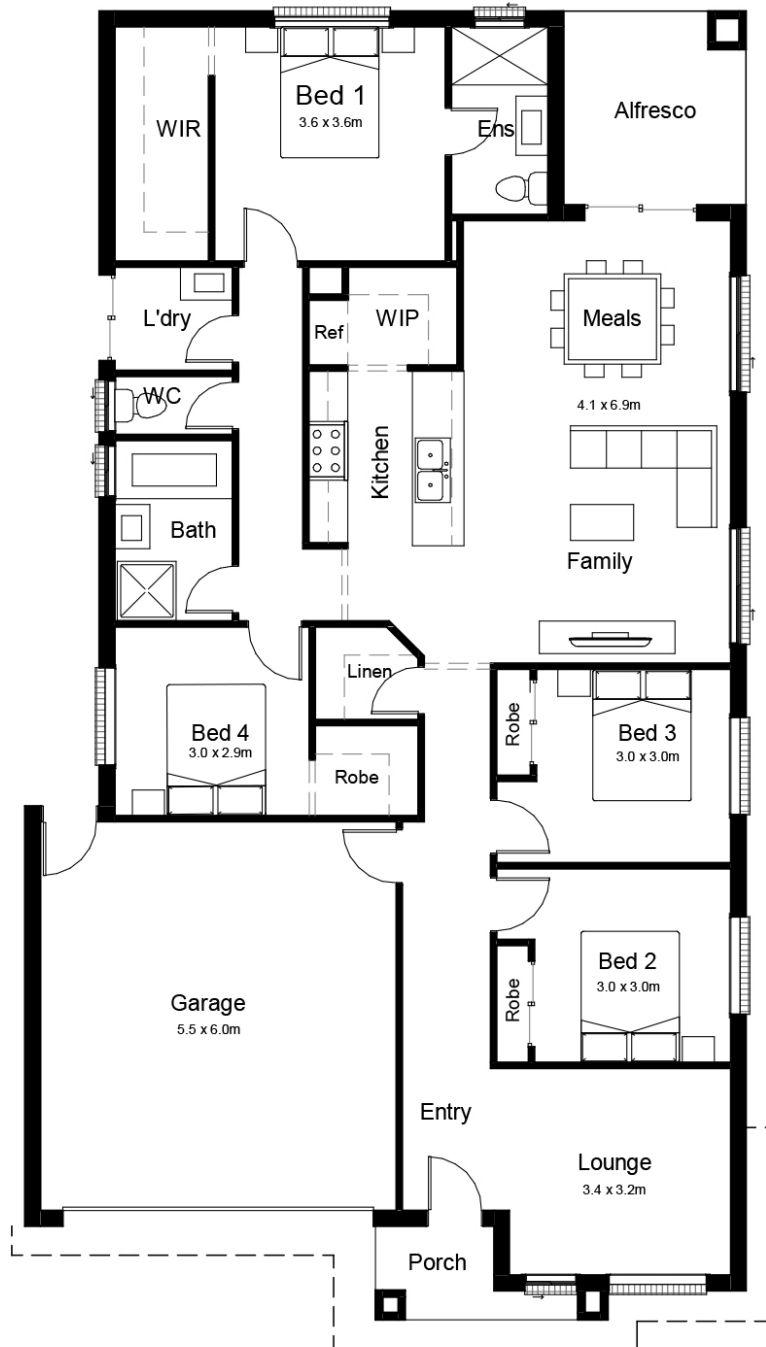

SICILY 22

12.5M DESIGNS

Looking for a home with a master at the rear? Look no further.

This popular and attractive design was well thought through for those looking for something a little different.

TOTAL AREAS

GROUND FLOOR	155.42m ²
GARAGE	36.5m ²
PORCH	3.17m ²
ALFRESCO	9.21m ²

MINIMUM LOT WIDTH	12.5m
MINIMUM LOT DEPTH	28m
EXTERIOR LENGTH	19.80m
EXTERIOR WIDTH	11.15m

TOTAL 204.30sqm | 22.00sq