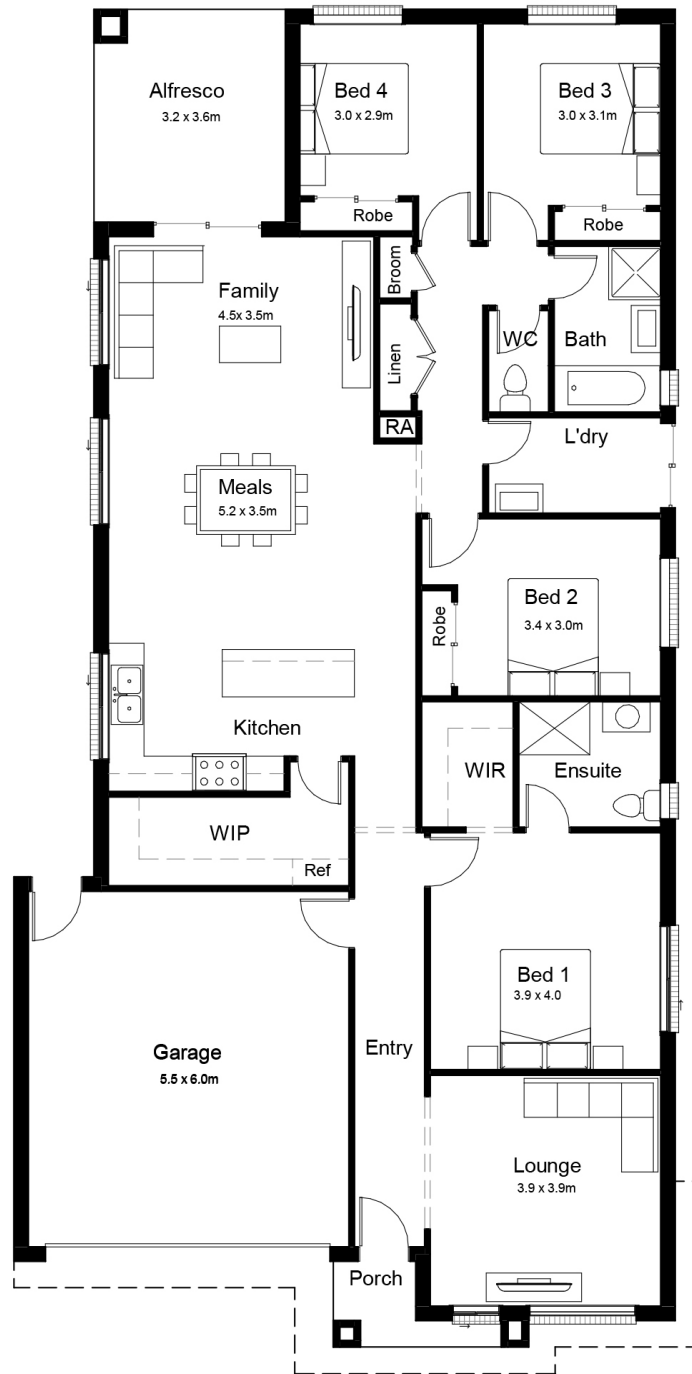

PALERMO 24

12.5M DESIGNS

Effortlessly delivering multiple living spaces and separated sleep wing, this relaxing and inviting design is the ideal entertainer. The Kitchen dining/family flowing out to the undercover alfresco creates the ideal space for uniting family and friends while also providing the functionality a family home needs.

The Palermo 24 fits on a 12.5 meter width block. Please contact our team to learn more about the Palermo range.

TOTAL AREAS

GROUND FLOOR	172.59m ²	MINIMUM LOT WIDTH	12.5m
GARAGE	36.5m ²	MINIMUM LOT DEPTH	30m
PORCH	3.17m ²	EXTERIOR LENGTH	21.36m
ALFRESCO	10.7m ²	EXTERIOR WIDTH	11.35m
TOTAL	222.96sqm 24.00sq		