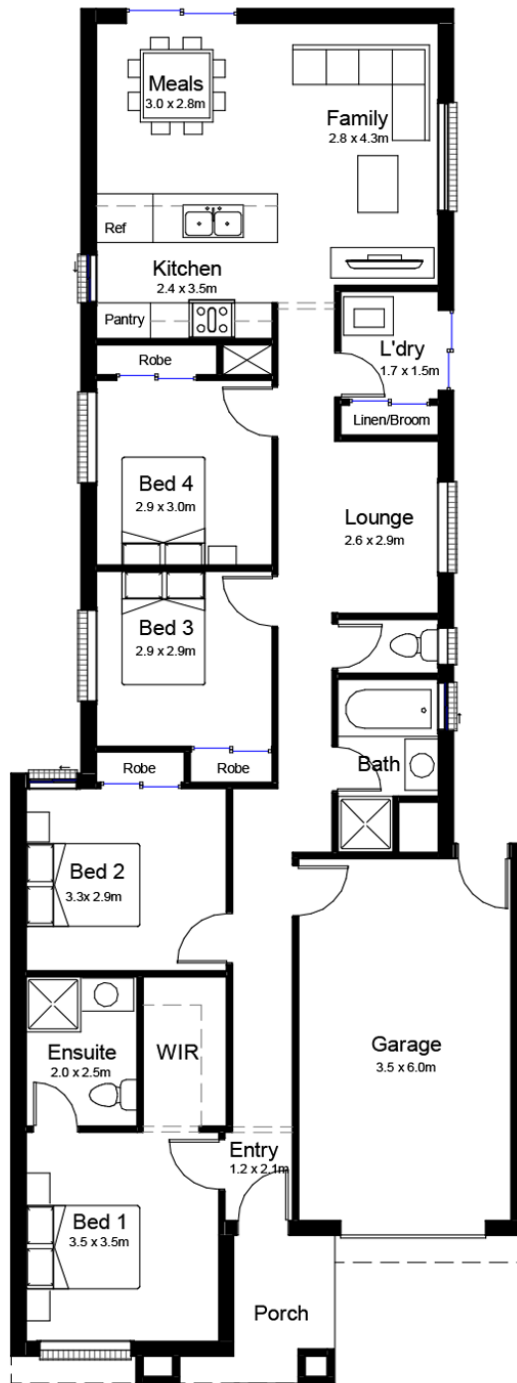

# NAPLES 17

Modest and unique, the Naples sits perfectly on an impressive eight and a half meter width block. This cleverly designed narrow footprint delivers an effortlessly functional four bedroom home with ample storage throughout, necessary for every growing family home.

The Naples 17 fits on a 8.5 meter width block. Please contact our team to learn more about the Naples range.

## TOTAL AREAS

GROUND FLOOR	114.92m <sup>2</sup>
GARAGE	23.6m <sup>2</sup>
PORCH	4.70m <sup>2</sup>

MINIMUM LOT WIDTH	8.5m
MINIMUM LOT DEPTH	30m
EXTERIOR LENGTH	22.26m
EXTERIOR WIDTH	8.5m

TOTAL 143.22sqm | 16.49sq